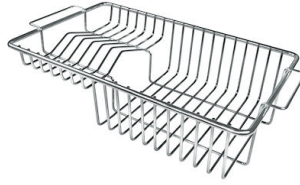

FEATURES

Diamond-shape bottom	The draining of water is an important feature in a sink, and it's always taken good care of in Foster products. In the bent-welded sinks, which would have a flat bottom, the proper draining is guaranteed by the elegant beveling, which helps the water flow.
High thickness	1mm thick steel. A significant thickness, which guarantees the maximum sturdiness and durability.
Basket 3,5" waste fitting	The drain is equipped with a large 3.5" drain, with the practical basket cap that prevents the discharge of solid parts.
Squared bowls - 0/9 radius	The square bowls of Foster have perfectly squared vertical edges, while those on the bottom have a small radius of 9 mm that facilitates cleaning operations.
Perimetral overflow	The overflow is always a security on the Foster sinks that prevents the overflow of water in case of oversights. The perimeter drain solution improves aesthetics thanks to its square and essential shape.
Deep bowls	This bowls reach an important depth, over 20 cm, thanks to the advanced production technology, that can be offer great capieny and practicity in all the washing operations.

EQUIPMENT

Automatic waste fitting
8407 113

OPTIONAL ACCESSORIES

Cestello inox
8612 000

Glass chopping board
8631 300

HPDE Chopping board
8657 001

HPDE Twin chopping board
8644 101

Stainless steel colander
8154 000

Stainless steel plate rack
8100 154

Stainless steel plate rack

8100 303

* only in combination with the accessory
8644 101

Stainless steel plate rack

8100 201

White bowl

8153 100