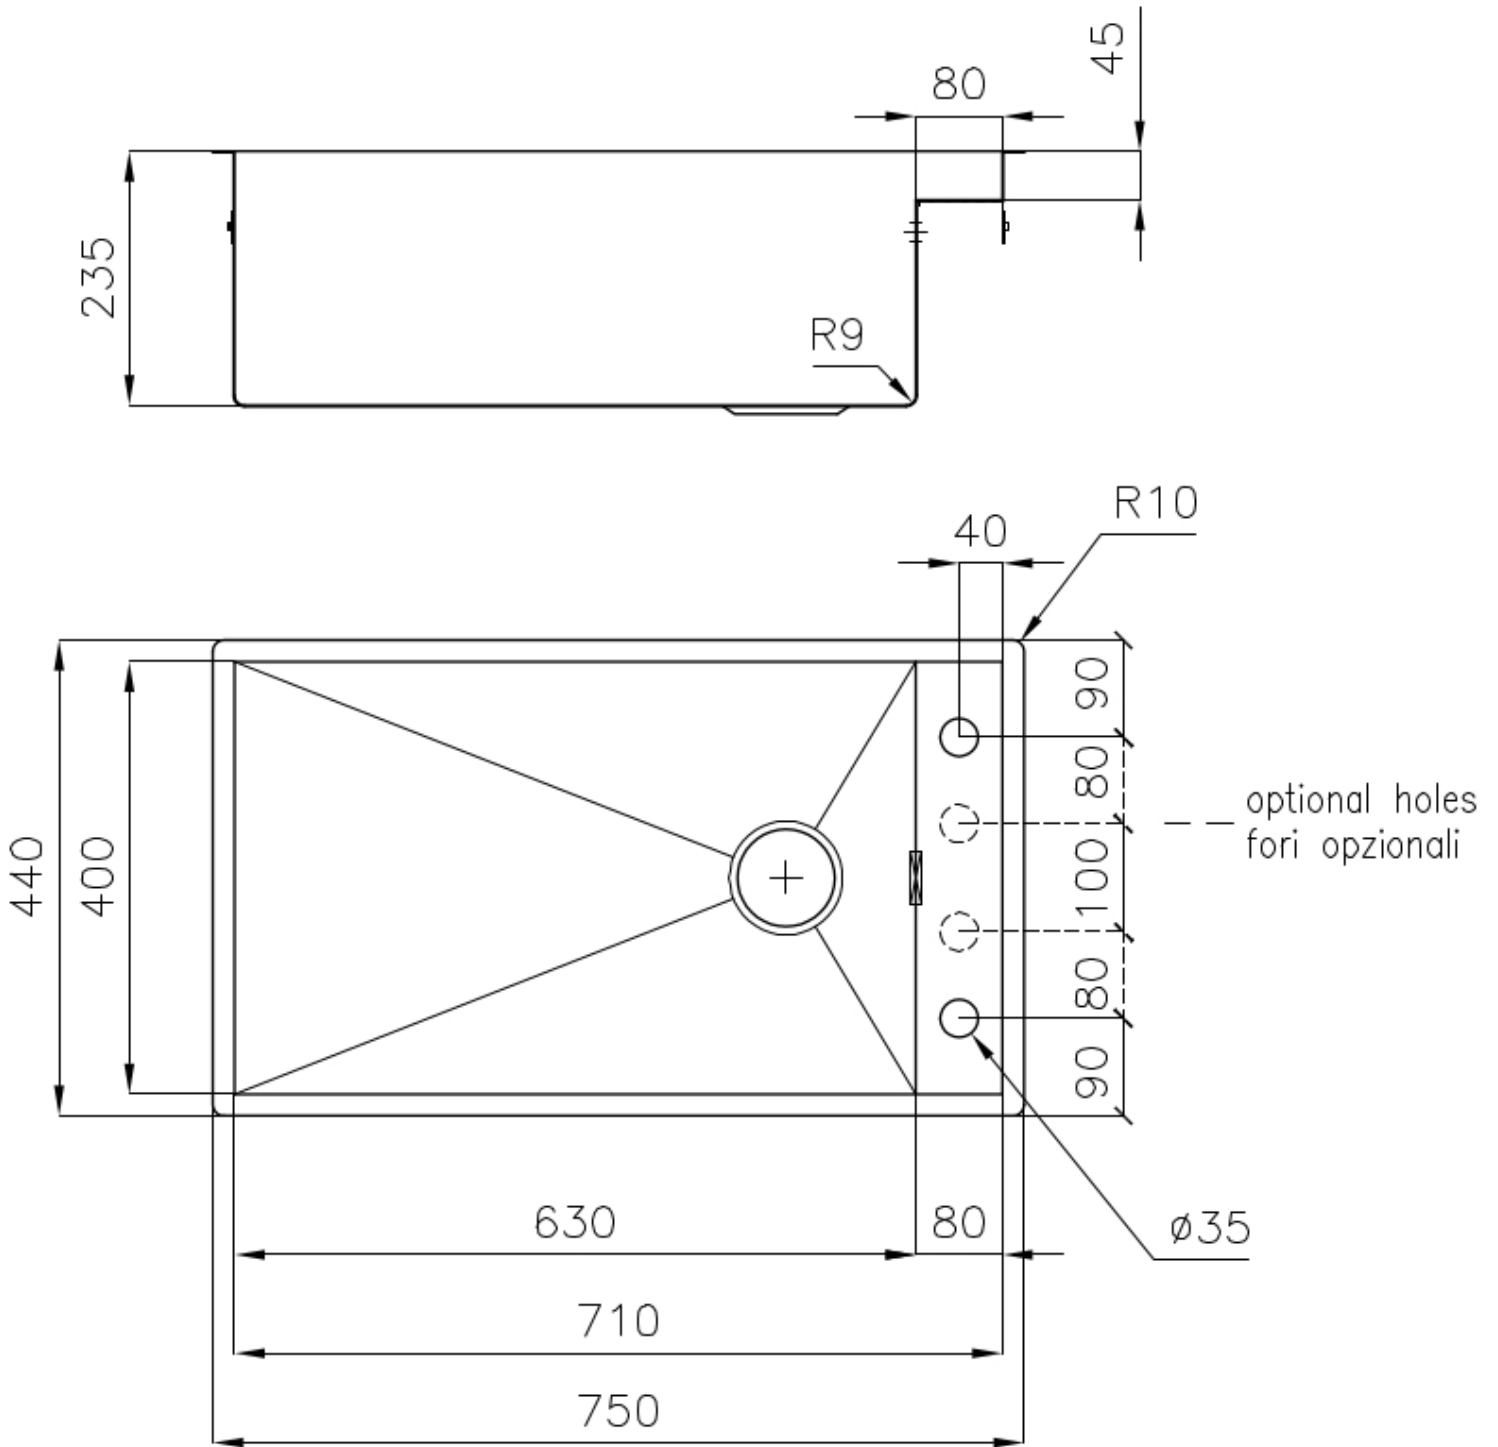

TECHNICAL DATA