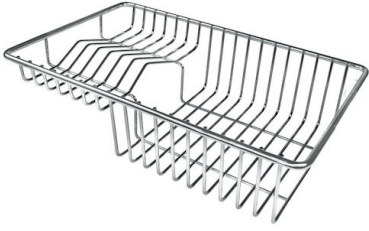

FEATURES

Diamond-shape bottom	The draining of water is an important feature in a sink, and it's always taken good care of in Foster products. In the bent-welded sinks, which would have a flat bottom, the proper draining is guaranteed by the elegant beveling, which helps the water flow.
High thickness	1mm thick steel. A significant thickness, which guarantees the maximum sturdiness and durability.
Basket 3,5" waste fitting	The drain is equipped with a large 3.5" drain, with the practical basket cap that prevents the discharge of solid parts.
Squared bowls - 0/9 radius	The square bowls of Foster have perfectly squared vertical edges, while those on the bottom have a small radius of 9 mm that facilitates cleaning operations.
Perimetral overflow	The overflow is always a security on the Foster sinks that prevents the overflow of water in case of oversights. The perimeter drain solution improves aesthetics thanks to its square and essential shape.
Deep bowls	This bowls reach an important depth, over 20 cm, thanks to the advanced production technology, that can be offer great capieny and practicity in all the washing operations.

EQUIPMENT

Automatic waste fitting
8407 113

OPTIONAL ACCESSORIES

Cestello inox
8612 000

Glass chopping board
8631 300

HPDE Chopping board
8657 001

HPDE Twin chopping board
8644 101

Stainless steel colander
8154 000

Stainless steel plate rack
8100 154

Stainless steel plate rack

8100 303

* only in combination with the accessory
8644 101

Stainless steel plate rack

8100 201

White bowl

8153 100