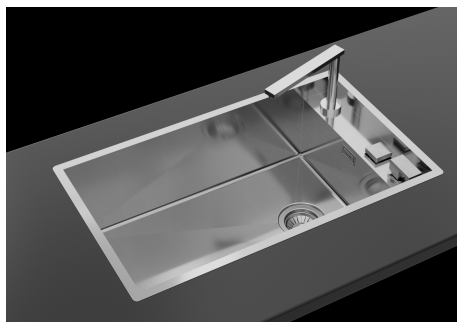

Lavello / Sink cod. 1237 050

GALLERY