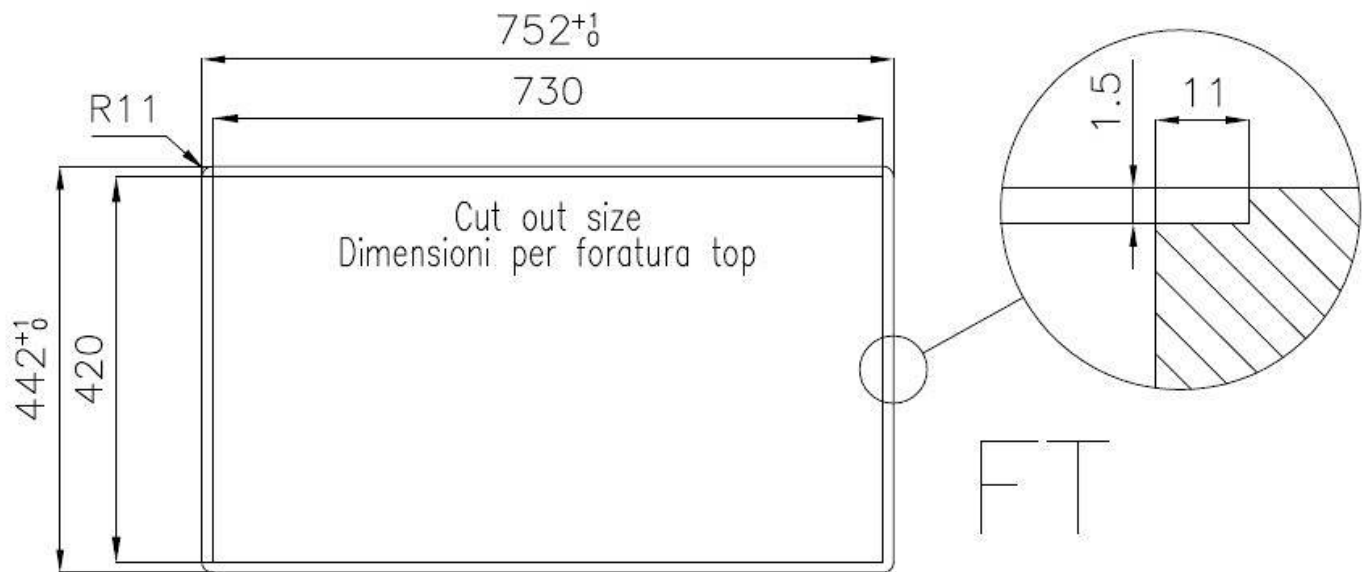

Lavello / Sink cod. 1237 050