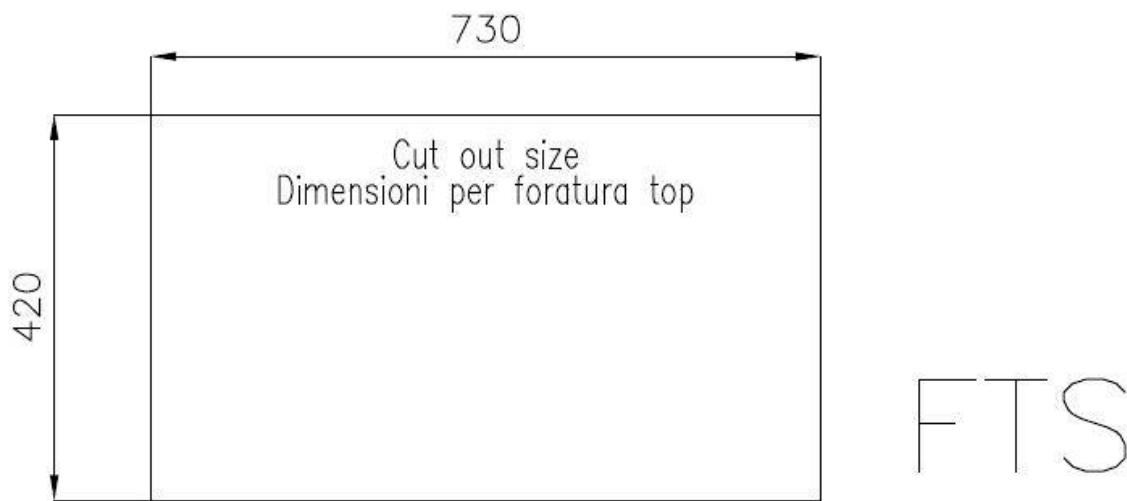

Lavello / Sink cod. 1237 050